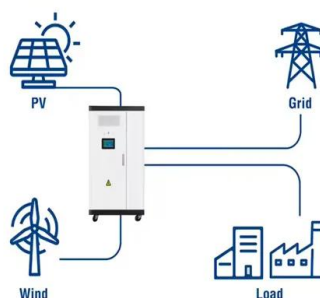

Utility-Scale ESS solutions

eddi+

Mit der App von myenergi hast du dein praktisches Dashboard immer dabei. Überwache den kompletten Energiefluss in deinem Zuhause, reguliere spontan deinen Stromverbrauch oder sieh nach, ob dein Auto geladen ist. Einfach