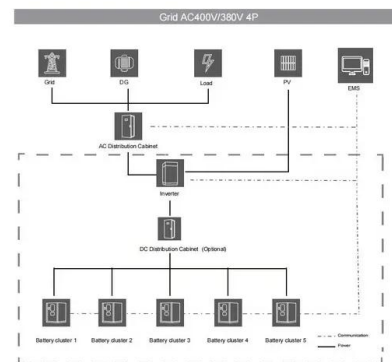

Wozu wird der myenergi eddi benötigt?

Was der myenergi eddi kann und wofür man ihn benötigt. Der eddi von myenergi ist ein sogenannter Leistungsverteiler, der den selbst erzeugten Strom (z. B. durch PV/Solar) bestmöglich im Gebäude verteilt. Der eddi hilft dabei, den Eigenverbrauch zu steigern. Einfach gesprochen: der eddi kümmert sich im Haus um das Energiemanagement.

eddi

eddi. Zelf opgewekte stroom terugleiden naar uw huis. eddi+. Ga tot 9kW voor warmteopslag op 3-fasen. libbi. Libbi is een modulair batterij-opslagsysteem dat zich aanpast aan jouw behoeften. harvi. Bespaar tijd, geld & lelijke bedrading. extra's. Beheer en controleer uw