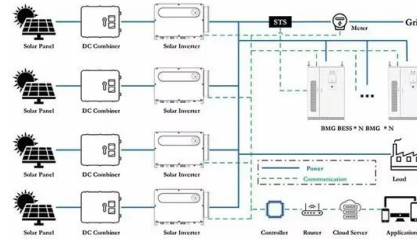

eddi support

The eddi allows you to store energy as hot water or heat even when you are out. Later on in the day you are able to use this free hot water in the home. Without the eddi you will be paying up to 15.0p per unit to heat your water. You may as well make the most of your own generated energy whilst it's available.

Eddi - Reducing Emissions and Bills One Household At A Time

Learn more about eddi. For technical information about eddi and how it can reduce both your carbon footprint and bills, check out our eddi product page. If you would like to learn more about eddi or any of our innovative, easy-to-use green products, we recommend giving us a call and speaking to the myenergi team. We will always have the time to

Solar Diverter: eddi , myenergi

Once your myenergi eddi has been installed, please register your individual products to take full advantage of the 3 year warranty support. Order eddi now. 1300 743 443
apac.sales@myenergi myenergi APAC Pty Limited, Level 1, 580 Church St, Richmond, Vic 3121 Germany; Australia; New Zealand