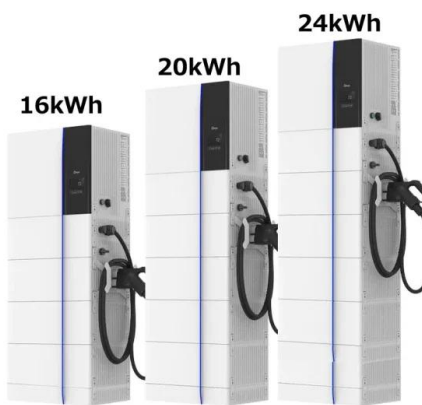

Bring an eddi into your home and you can take full advantage of the 100% green energy generated by your solar PV or wind generation system. Instead of feeding it back to the grid, your energy generation investment becomes more efficient because our intelligent eddi product feeds energy back into your heating systems.