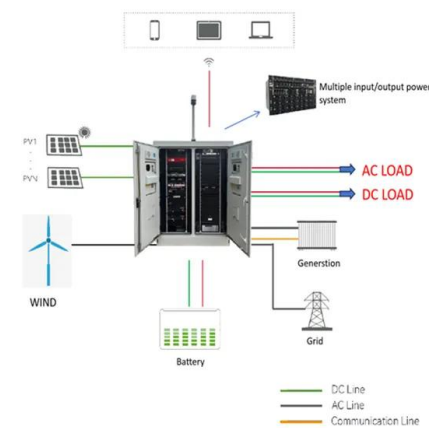

Everything You Need To Know About Version 3 Of ...

Increase in tile power density for increased solar generation; The new Tesla Solar Roof design page. Image courtesy: Tesla A manually cut glass Tesla Solar Roof tile with mounting blocks