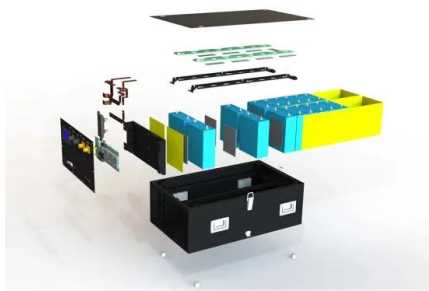

Solar Slanted Roof Ideas: Innovative Ways to Utilize Your Roof ...

They even come in a variety of styles to match any architectural design. Key points about Glass Solar Roof Tiles: 1. or work as sound barrier depending on the design. Solar-powered Roof ...