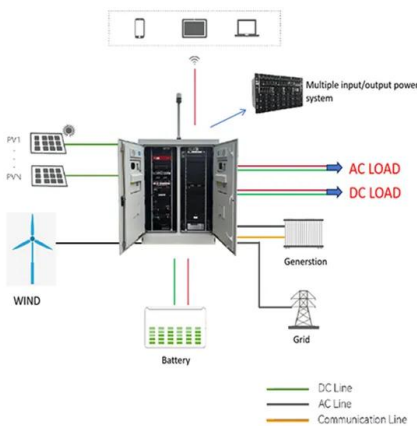

Disyembre ng 2004, na tumawid sa Indian Ocean mula sa sentro nito sa Indonesia.

GLOBESOFT SA (PTY) LTD, Pretoria, South Africa, UNIT 10

GLOBESOFT SA (PTY) LTD UNIT 10 EDISON BELL PARK, BELL CRES HENNOPSPARK GAUTENG, 0157 Pretoria - South Africa Categories Main category Business consulting, nec (8748) Secondary categories Miscellaneous retail stores, nec (5999) , Engineering services (8711) Yellow pages categories

Globesoft

GlobeSoft is a total IT solution firm, which has emerged from one of the pioneering group in the field of Engineering and cartographic consultancy since last 27 years. We are proud to serve our clients by carefully targeting their real and basic needs to provide the right and effective solution to their system requirements.

Globesoft Company Profile , Management and Employees List

Globesoft Profile and History. Founded in 1997 and headquartered in Singapore, the group offers highly competent IT services to clients of diverse industries. Currently, we have delivery centers in Singapore, Malaysia, Indonesia, India,