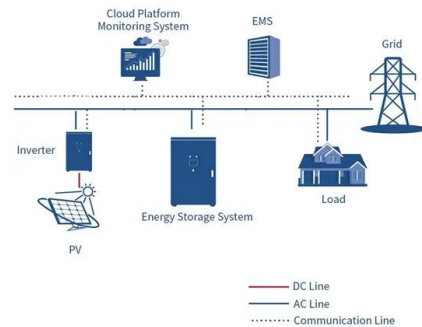

GOODWE DNS G3 SERIES USER MANUAL Pdf ...

View and Download Goodwe DNS G3 Series user manual online. Grid-Tied PV Inverter. DNS G3 Series inverter pdf manual download. Page 1 User Manual Grid-Tied PV Inverter DNS G3 Series V1.0-2022-03-22 Page 40 09 ...