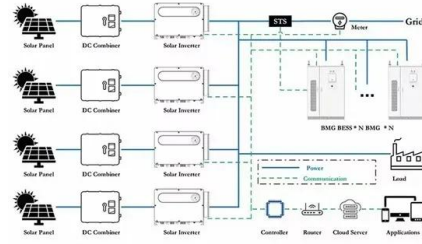

V-Belt Drive Generator for Great Wall Haval H6 H9 Fengjun ...

High quality V-Belt Drive Generator for Great Wall Haval H6 H9 Fengjun Tengyi Water Pump Air Compressor from China, China's leading Great Wall Auto Parts product market, With strict ...