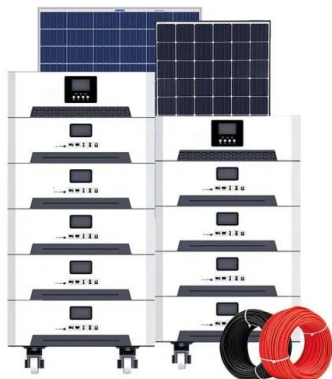

Heard and McDonald Islands Metal outdoor play equipment

Metal outdoor play equipment are very safe, durable and interesting devices. A wide range of choices in the offer - from small structures ideal for the youngest, to larger ones tailored to older kids - guarantees a perfect fit to build a perfect playground in terms of the capabilities, expectations and age of children.