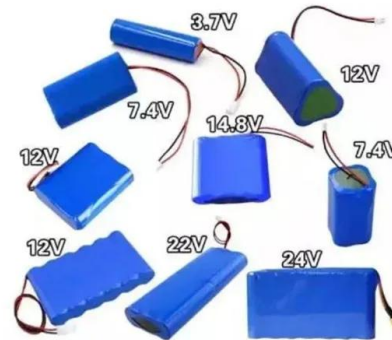

Home Battery Storage , libbi , myenergi GB

Store you excess solar power & collect off peak grid energy with libbi, a modular home battery storage system available in 5kWh, 10kWh, 15kWh & 20kWh variants. connecting your home battery storage to our energy eco-system. ...

Contact Us

For catalog requests, pricing, or partnerships, please visit:
<https://ssab-proiect.eu>