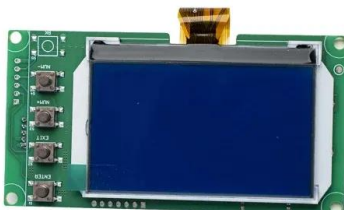

Heavy Duty Z-Style Mounting Brackets for Solar ...

These Heavy Duty Z-Style Mounting Brackets are made to work with virtually any size of solar panel, large or small. the solar panel and the roof
Compared to the 1" or less from cheaper mounts
More clearance = better airflow to cool the ...