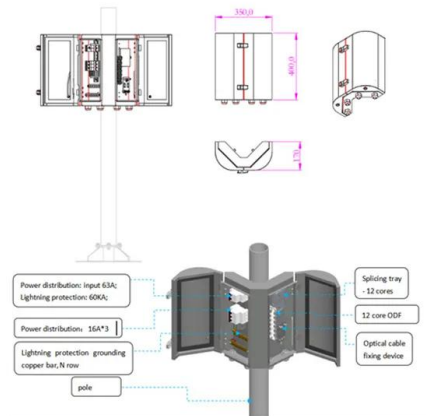

How heavy are solar photovoltaic panels