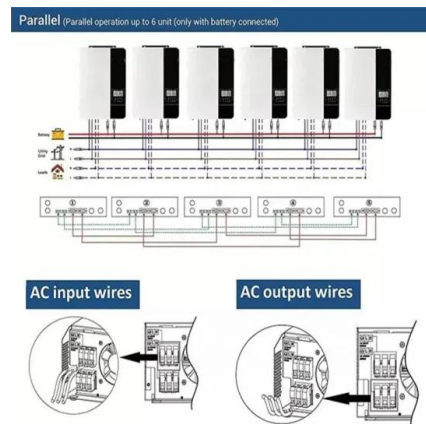

Solar Panel Wiring Basics: Complete Guide & Tips to ...

Photovoltaic (PV) systems are one of the most important renewable energy sources worldwide. Learning the basics of solar panel wiring is one of the most important tools in your repertoire of skills for safety and ...