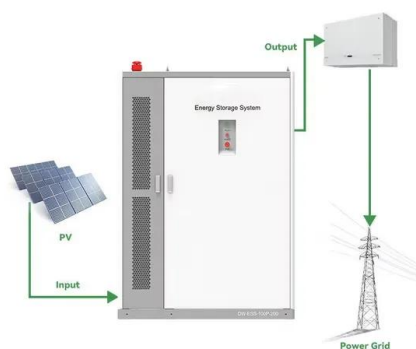

How to Scan and Store Solar PV Module Serial Numbers in the ...

PVmodule Authenticity. Only support the module produce in Dec. 2021 with QR code. The product barcode is a string of numbers on the front or back of the module as shown in the figure.