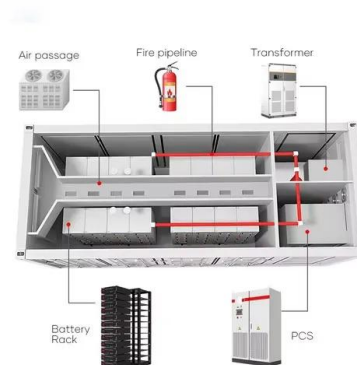

how to verify longi solar panel is real? Check online ...

Longi Solar company offers an easy way to check if their panels are real or not by his website. you have to do is either scan the QR code on the panel or key in the special code. This help you in determining the panels authenticity, ...