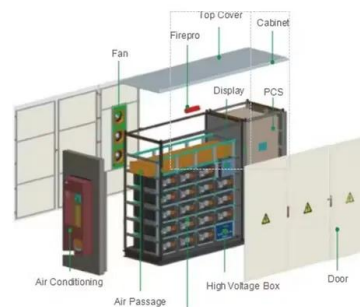

Biometric & IC Card Controlled Intelligent Key Cabinet Locker ...

Biometric & IC Card Controlled Intelligent Key Cabinet Locker 99plus, Find Details and Price about Smart Key Locker RFID Key Tracking Cabinet from Biometric & IC Card Controlled ...