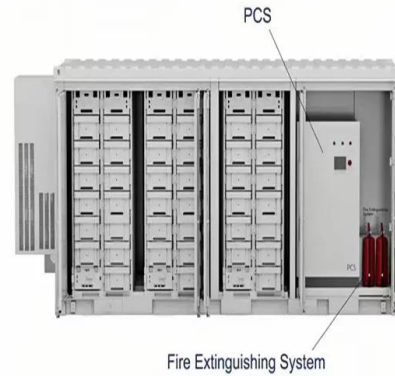

How to Make a Master Hotel Key Card: A Step-by ...

Yes, in most electronic lock systems, if a master key card is lost, it can be deactivated using the management software. This prevents anyone who finds the card from using it, and a new master key card can then be created. ...