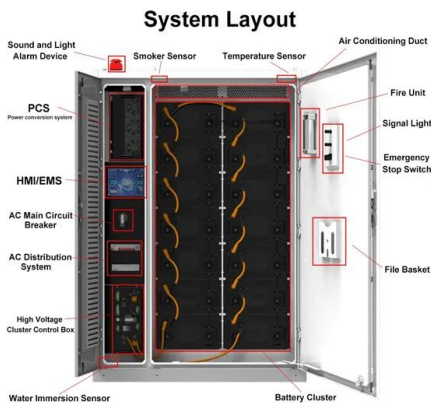

penyimpanan kelas menengah tanpa kompromi, dibangun baru dari awal untuk menghadirkan kecepatan dan efisiensi penyimpanan terpadu, dan dibuat untuk dunia multi-cloud. Explore the PowerMax Family Penyimpanan Terpadu Semua ...