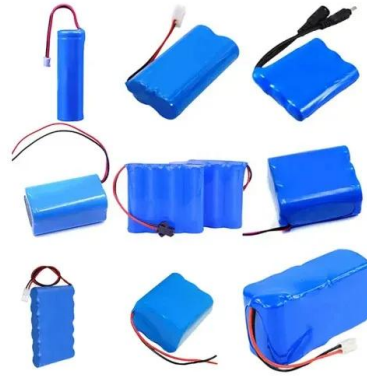

is ...

Contact Us

For catalog requests, pricing, or partnerships, please visit:
<https://ssab-proiect.eu>