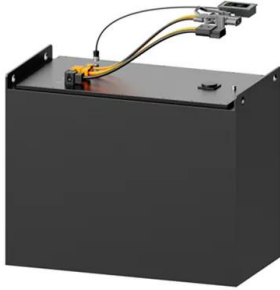

Deka, Stryten