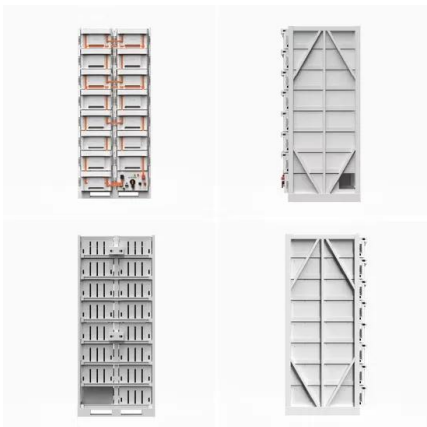

Can You Install Solar Panels on Tile Roofs?

Solution: There are aesthetically pleasing solar panel options and integration techniques that blend well with tile roofs. Installers can use low-profile mounting systems and strategically place panels to minimize visual ...