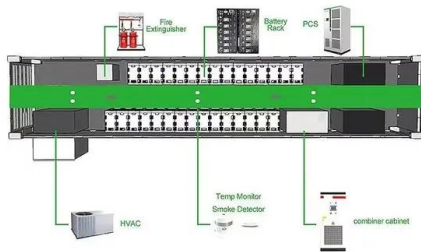

125-Watt 130° White Motion Activated Outdoor Integrated LED Solar ...

Customers say the Westinghouse Triple Head Motion Activated Outdoor Integrated LED Solar Flood Light is a bright and effective solution for outdoor lighting, particularly in areas without ...