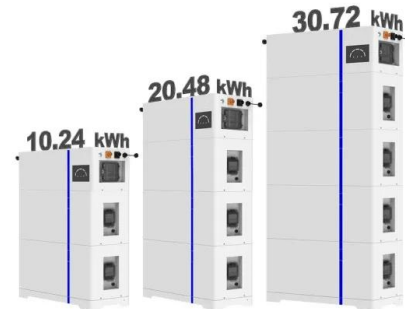

...

I PRO ENERGY SOLUTIONS SPÓŁKA Z OGRANICZONĄ ODPOWIEDZIALNOŚCIĄ KRS: 0001036756, REGON: 525339835 - prowadzenie zmian w Krajowym Rejestrze Sądowym (KRS), odpisy pełne i aktualne podmiotów gospodarczych.

ESS