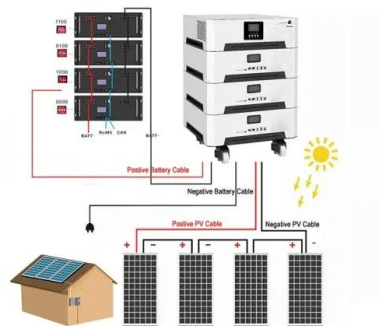

Ipro

Ipro Energy Solutions. O nas. Oferta. Kariera. Kontakt. Oferta. Specjalizujemy się w zwiększaniu efektywności energetycznej Twojej firmy poprzez nowoczesne technologie i odnawialne źródła energii. Nasza oferta obejmuje kompleksowe usługi dostosowane do indywidualnych potrzeb każdego obiektu.