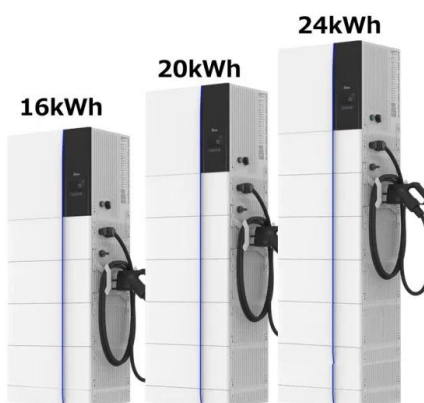

What is the IQ battery 5p all-in-one AC-coupled system?

The IQ Battery 5P all-in-one AC-coupled system is powerful, reliable, simple, and safe. It has a total usable energy capacity of 5.0 kWh and includes six embedded grid-forming microinverters with a 3.84 kVA continuous power rating. It provides backup capability, and installers can quickly design the right system size to meet the customer needs.

Iq battery 5p price Bonaire Sint Eustatius and Saba

Enphase 5.0kWh 76.8VDC 240VAC IQ Battery 5P w/ ...

The IQ Battery 5P all-in-one AC-coupled system is powerful, reliable, simple, and safe. It has a total usable energy capacity of 5.0 kWh and includes six embedded grid-forming microinverters with a 3.84 kVA continuous power rating. It ...

Enphase IQ Battery 5P

An all-in-one, AC-coupled storage system, the IQ Battery 5P is the most powerful Enphase battery yet. It has a total usable energy capacity of 5.0 kWh, and features six embedded grid-forming microinverters and 3.84 kW of continuous power, as well as peak output power of 7.68 kW for 3 seconds and 6.14 kW for 10 seconds.

Enphase IQ Battery 5P

An all-in-one, AC-coupled storage system, the IQ Battery 5P is the most powerful Enphase battery yet. It has a total usable energy capacity of 5.0 kWh, and features six embedded grid-forming microinverters and 3.84 kW of continuous ...