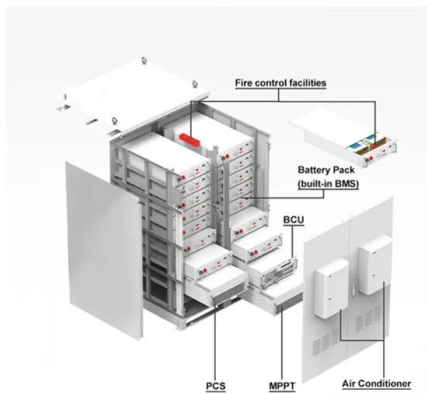

Easily add prepaid credit or plans to any active Digicel number with our convenient and secure online top up platform.

GPS coordinates of Bonaire, Bonaire, Sint Eustatius and Saba

Bonaire (/ b ? ' n ??r /; Dutch: Bonaire, Papiamentu: Boneiru) is an island in the Leeward Antilles in the Caribbean Sea. Together with Aruba and Curaçao, it forms the group known as the ABC islands, located off the north coast of South America near the western part of Venezuela. Bonaire's capital is Kralendijk.

Enphase 5.0kWh 76.8VDC 240VAC IQ Battery 5P w/ Integrated IQ

The IQ Battery 5P all-in-one AC-coupled system is powerful, reliable, simple, and safe. It has a total usable energy capacity of 5.0 kWh and includes six embedded grid-forming microinverters with a 3.84 kVA continuous power rating. It provides backup capability, and installers can quickly design the right system size to meet the customer needs.

Enphase , IQ Battery 5P, AC-connected , 5 kWh , IQBATTERY-5P ...