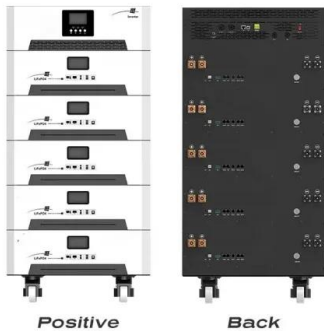

## New energy management products & services

When you add modern intelligent controllers into your system you can connect smart thermostats, connected appliances, intelligent energy saving lighting, window sensors and battery storage that will cleverly help you reduce the energy you are using dramatically cutting down waste.