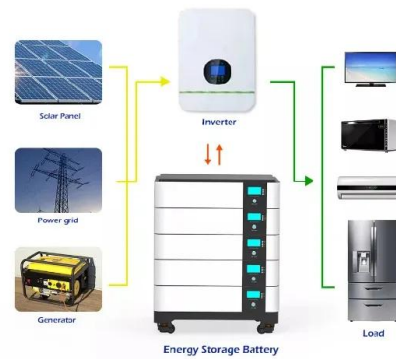

Genius Pro-Battery , PRIMARY BATTERIES DRY & WET , FIB Srl

Genius Pro. GENIUSPRO series batteries were designed to be installed on the latest generation industrial vehicles which need high starting power, performing service energy and high cycling resistance, even in extreme conditions.