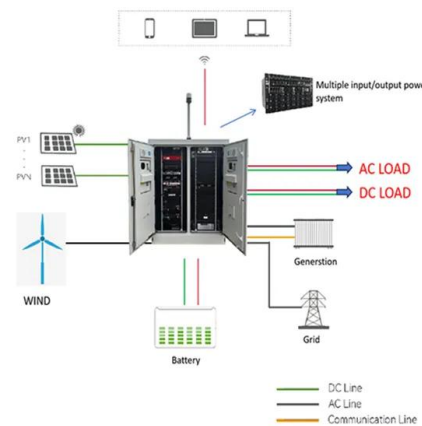

BLUETTI E/P Home Solar System

BLUETTI E/P Home Solar System. Scroll to content. Nigeria Local Shipping, Fast, Free Shipping Lifetime Customer Support Shop Portable Power Station BLUETTI AC60/P Portable Power Station , 600W 403/504Wh BLUETTI P-Series solar home system allows easy access to solar energy in the daytime, ensuring sufficient power supply to keep your lights