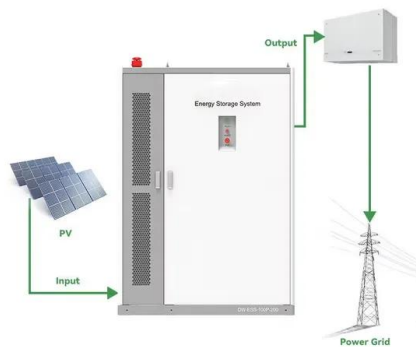

Jascon Energy - Private Limited

Jascon believes in the future of electric vehicles. We make lithium-ion battery packs for such buses and trucks, delivering a cleaner and safer solution than other powertrains with reduced noise levels and localized emissions. Our design for ...

Our Lifepo4 batteries can be connected in parallel and in series for larger capacity and voltage.