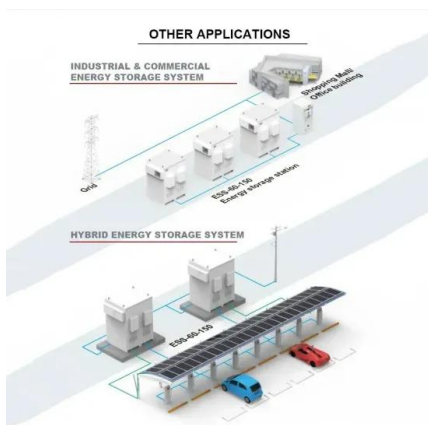

### Data Translation Announces High Voltage, Precise Lithium-Ion ...

Direct voltage inputs of any value in the range of +/-100 volts can easily and quickly be applied from a single cell or from a series of stacked cells. Each of 48 separate input channels with 1000 volt channel to channel galvanic isolation ensures highly precise and consistent readings.