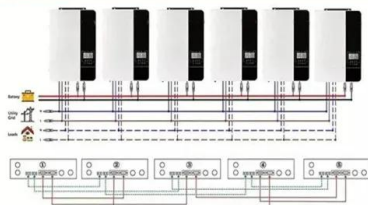

Parallel (Parallel operation up to 6 unit (only with battery connected))

AC input wires

AC output wires

Battery Cabinet

info@adaptiphy +1 (877) 500-4646 Login. Products. Battery Module; Battery Cabinet; Features; Contact; ALTO-3KWh-CAB. Battery Cabinet. With our Patented technology, you are not going to need cables to connect the batteries to the system. you don't even need to know what "polarity" is. Just plug them in one by one and it's done.