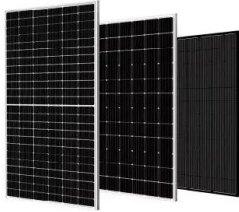

Lithium battery energy storage cabinet inverter