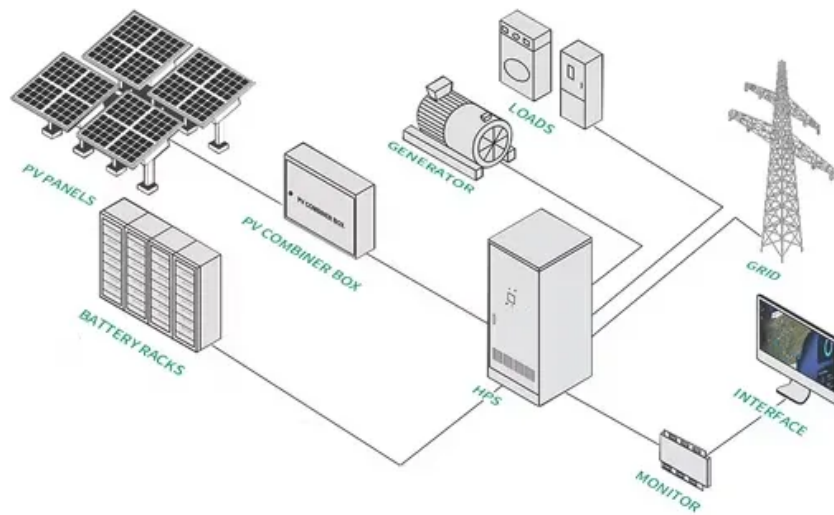

European Solar and Energy Storage Solutions

Lynx power in New Zealand

Lynx power in New Zealand

Victron Lynx Power In (M10) Distribution Busbar

The Lynx Power In contains a positive and negative busbar with 4 connections for batteries, loads or chargers and a ground connection. It is a modular DC busbar, used to connect batteries to the Lynx DC distribution system. We may periodically send promotional emails about new products, special offers or other information which we think you

Victron Lynx Power In: Modular DC Busbar - LUX Solar

The Lynx Power In contains a positive and negative busbar with 4 connections for batteries, loads, or chargers, and a ground connection. It is part of the Lynx Distribution system, a modular busbar system that incorporates DC connections,