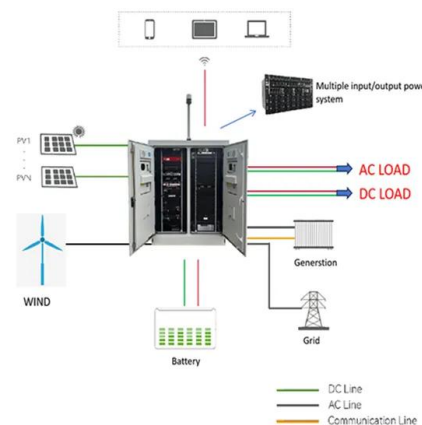

Eureka Ergonomic Lynx Power Recliner with Wireless Charging

Eureka Ergonomic Lynx Power Recliner with Wireless Charging & USB Electric Seamless Reclining Adjustment from 118° to 148° Includes Electric Controller with Type-C & USB Ports Includes 360° Rotating Wireless Charging Phone Stand Designed with Modern Techno 3D Fabric Convenient Side Storage Pocket