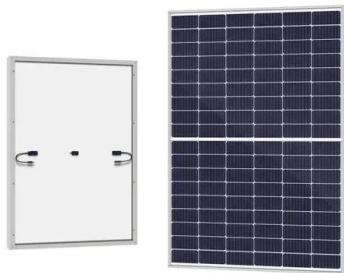

Discover the New Energy Hub!

Meet the MAHLE Energy Hub, the charging platform that brings MAHLE External Battery eX1 (Range Extender e185) to the next level. The Energy Hub, featuring a standard USB-C port, eases External Battery eX1 charging while transforming it into a ...