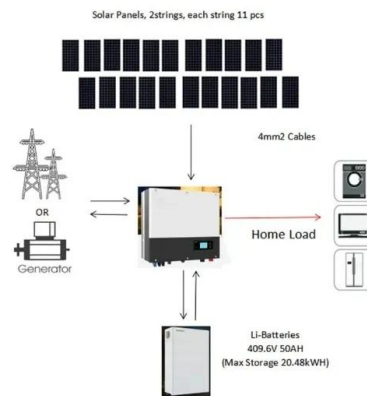

about ...

Guide to Solar Panel Sizes & Dimensions (November ...

Discover which solar panel sizes and dimensions are the most common in the UK, as well as which size is the best for your home. 0330 818 7480. Become a Partner. Menu. Solar Panels. Heat Pumps. Boilers. Windows. ...