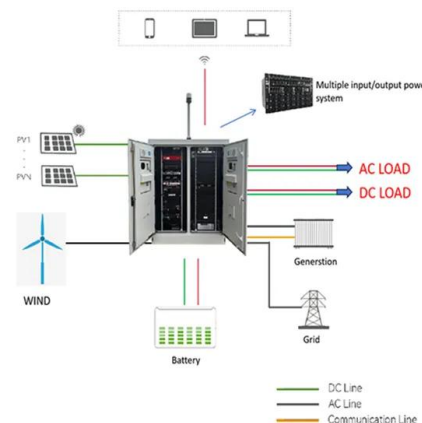

Meba 1500w modify sine wave inverter solar inverter MB1.5KU

Product Description. 1. MEBA modified sine wave inverters is one of the most popular power inverter series since the beginning. MB1.5KU solar inverter it convert 12V/24/48VDC to 100-120V/220-240V AC, you can power for your electric appliances which ...