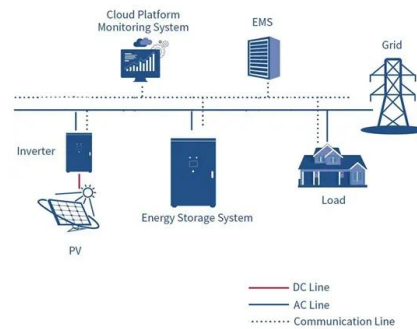

Myanmar portable solar power station 2000w

DaranEner NEO2000 Portable Power Station , 2000W 2073.6Wh

Experience the long-lasting power of LiFePO4 batteries with the DaranEner NEO2000 portable power station. These high-quality batteries have a longer life cycle, maintaining 80% capacity after 3500 cycles and 50% capacity after 6500 cycles.

solar power station bank generator portable 2000w

Shop for solar power station bank generator portable 2000w at Best Buy. Find low everyday prices and buy online for delivery or in-store pick-up. Jackery - Explorer 300 Plus Portable Power Solar Generator + 40W Solar Panel (288 Wh Capacity) - Black. User rating, 4.6 out of 5 stars with 86 reviews.

Marstek S2000F 2000W Portable Power Station

Marstek S2000F 2000W Portable Power Station 2000W, 2042Wh Portable Solar Generator for Outdoors Camping Travel Home Emergency Use. Skip to content. ALLECTRIFY +254 114 226638; Nairobi KENYA; @allectrifysolutions; @allectrifysolutions; Menu. Home; About; Store. Portable Power Stations;