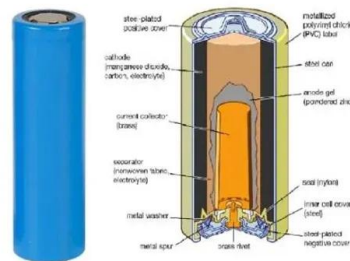

Pressemeddelelse. Både top- og bundlinje er øget - nu fem år i træk og der forventes endnu en rekord i 2023. AALBORG: Den nordjyske teknologivirksomhed EMD International A/S har netop afleveret det bedste resultat i virksomhedens historie. Både top- og bundlinjer er hævet samtidig med, at der er ansat flere folk og virksomheden er flyttet i langt ...

Per Nielsen will retire in 2024

After 37 years of being responsible for a decisive development of the wind turbine industry in Denmark as well as in the rest of the world, CEO and founder of EMD International A/S, Per Nielsen, has chosen to retire and hand over the role to Vice CEO Christian Ingerslev Sørensen, who took over the CEO role from January 1 st, 2024.. Frank Rosager, Chairman of ...

Vestforbrænding og EMD indgår aftale om OPTI

Derfor har vi netop indgået en aftale med EMD International A/S om leverance af deres system OPTI til produktionsplanlægning. Vi tror på OPTI-løsningen og vi tror på EMD som leverandør til os - det her er et langsigtet vigtigt partnerskab for os og vi skal i gang med det samme. Sådan lyder det fra Vestforbrændings distributionschef

- ☒ IP65/IP55 OUTDOOR CABINET
- ☒ OUTDOOR CABINET WITH AIR CONDITIONER
- ☒ OUTDOOR ENERGY STORAGE CABINET
- ☒ 19 INCH

About Us

EMD International A/S (EMD) is a software and knowledge center supplying software, consultancy, training and know-how to companies and institutions worldwide in the pre- and post-construction phases of wind farm projects, hybrid power solutions and ...