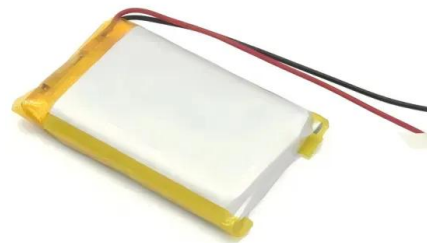

Bluetti AC500 5000w LiFePO4 Portable Power Station Solar

The Professor reviews the WORLD'S LARGEST modular LFP power station by Bluetti! The AC500 with B300s SELF HEATING battery has a 5000w inverter, 5000w AC grid charging, 3000w solar, 50A RV hookup, and supports up to 18 kWh of lithium storage. Bluetti AC500 5000w LiFePO4 Portable Power Station Solar Generator Review.

Posted on ...

S5-Power Station

SOUOP 5000W portable power station is a high-end fashion off-grid energy storage power product, light and portable, stylish and elegant; using automotive-grade lithium iron phosphate battery, safe, reliable, and durable; providing 120V/20V, 15V, 12V, 9V, 5V AC and DC output, suitable for various equipment such as aerial drones, portable