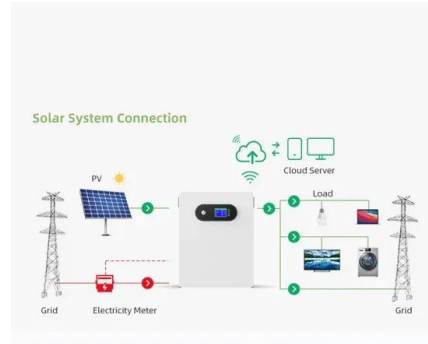

h??