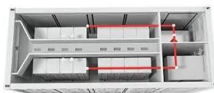

Early years Norfolk Education Online (NEO) account

In Norfolk, an online service known as Norfolk Education Online (NEO) is used by early years providers and families. For families there is information about home learning, early years funding and childcare and starting school. It is also possible to register an account to - Check eligibility for early education; Apply for free school