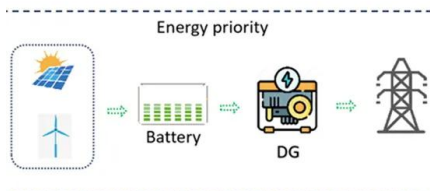

Norfolk Island siestorage neo

Holiday Accommodation Norfolk Island

Welcome to the Polynesian Norfolk Island Experience the beauty of Norfolk Island at the newly refurbished Polynesian Norfolk Island. Our stylish, self-contained studio apartments provide the perfect retreat, featuring a pool and a welcoming outdoor entertaining area.

BATTERY STORAGE SYSTEM SIESTORAGE NEO Boost and ...

BATTERY STORAGE SYSTEM SIESTORAGE NEO 3 Allowing high power charging on weak grid connection, storing self-generated energy, balancing peak loads, smart and efficient load management, and power factor correction - these are only some of the key features of SIESTORAGE NEO.