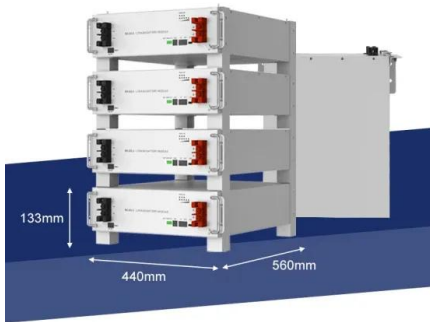

Outdoor solar monitor bracket

---

11 Best Outdoor Solar Spotlights Reviewed (Summer

...

With the best outdoor solar spotlights, you will avoid the hassle of connecting the wires! comes with light or monitor sensor, anti-UV ABS construction, IP67 with a wall bracket and ground stake, which allow you to ...

Wasserstein 2-in-1 Universal Pole Mount for Wyze, ...

??8%??· The Wasserstein 2-in-1 Universal Pole Mount is a hardware accessory designed for various security cameras and solar panels, including those from Wyze, Blink, Ring, Arlo, and Eufy. This mount is used for outdoor ...