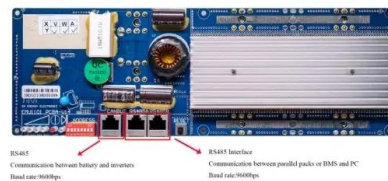

China Just Built the World's Cutest Panda-Shaped ...

The initiative by Panda Green Energy, in cooperation with the United Nations Development Program, is part of a push to educate China's young people about sustainable energy. Accordingly, an activity center at the solar ...