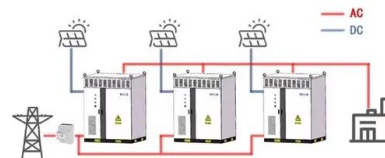

Hyundai YH Series HiS-S400YH(BK) Solar Panel

The 400-Watt Monocrystalline Solar Panel from Hyundai Power is a versatile performer constructed with high quality tempered glass and a stronger surface to protect from harsh weather conditions. The solar cells used in the panel are

...

WORKING PRINCIPLE