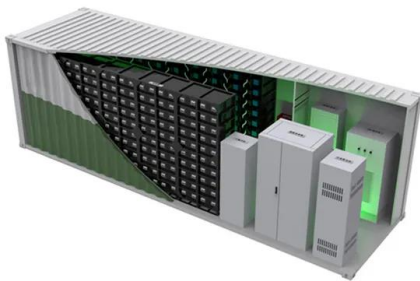

Georgia Solar Panels

QCell Q.PEAK DUO 400 Watt Solar Panel. Made in South Korea REC Alpha 370 Watt Solar Panel. Made in Singapore Our NABCEP-Certified Solar Professionals are available to help with Panel Selection, System Sizing & Design, Inverter and Charge Controller Selection and Problem Solving. Get More Power From the Sun with Georgia Solar Panels!

RICH SOLAR , 400 Watt Solar Panel , Premium Grid-tie or Off-grid Solar ...

Key points ? 10-busbar solar cell configuration ? Mono PERC Technology ? Lightweight anodized aluminum frame ? High Transmission, AR (anti-reflective) Coated Tempered Glass ? Plug-and-play junction box ? Industry-standard quick-connect cables work in series or parallel ? Certified to withstand challenging environmen

Renogy 4-Module 41.8-in x 20.9-in 400-Watt Solar ...

??3.2%?? Renogy 400 Watt 12 Volt Solar Bundle Kit silently recharges your batteries so you can enjoy the great outdoors without the extra noise. Solar panels also allow you to run limited low