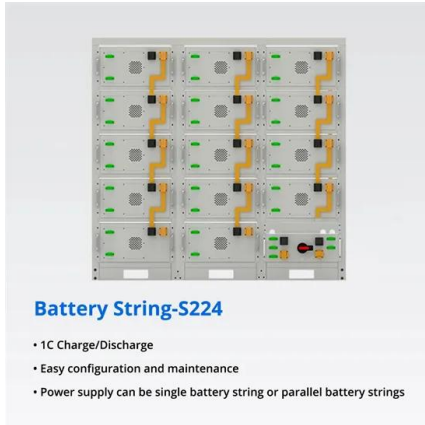

células. Es uno de los paneles más potentes del mercado. Gracias a la tecnología PERC y a su composición de silicio monocristalino este panel puede producir 500 wp siendo el segundo ...

Panel Solar 540W 24V Monocristalino ATLAS

El Panel Solar 540W 24V Monocristalino ATLAS ofrece la mejor opción para instalar la máxima potencia en el menor espacio. Gracias a sus células monocristalinas PERC de elevado rendimiento, tendremos casi un 25% más de producción con el mismo tamaño físico. Es perfecto para aisladas, conexiones a red y en definitiva cualquier tipo de sistema gracias a su elevada ...

Pallet Paneles Solares 500W Monocristalinos PERC ...

El Panel Solar 500W Tensite Monocristalino PERC es capaz de hacer una gran captación de energía solar gracias a celdas solares de silicio monocristalino. Su tecnología PERC cuenta con células fotovoltaicas de alta eficiencia que ...

Panel Solar 500 W

Panel Solar 500 W; Panel Solar 500 W.
Descripción: Panel Solar Monocristalino 39 VDC
500 W. Modelo: P30V-500W. Características especiales: Monocristalino. Marca: EVANS.
Contáctanos. En existencia. Agregar para comparar. Sea el ...