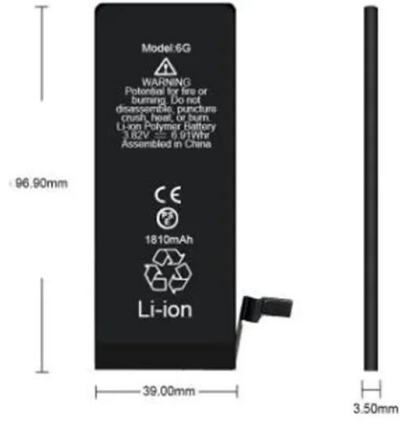

Contact Us

For catalog requests, pricing, or partnerships, please visit:
<https://ssab-proiect.eu>