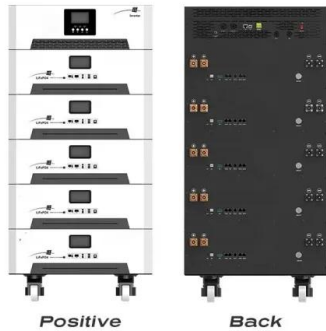

Photovoltaic panel 405wP size