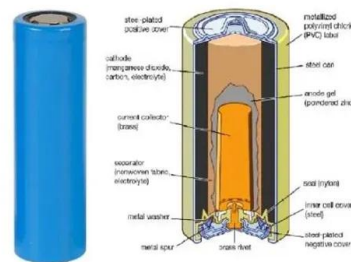

10A Solar in-line Fuse Holder, IP68 1000V for Solar ...

Amazon : Witproton 10A Solar in-line Fuse Holder, IP68 1000V for Solar Panel and Inverter in Photovoltaic System, Male and Female Connector with 1 Fuse : MUYI 42PCS Solar Panel Connector IP67 Waterproof Solar ...