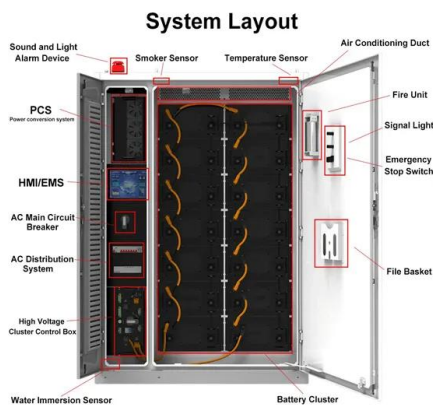

to incorporate solar panels into your property, without having to put them on a roof. They are exactly what they sound like; solar panel installations put on ground-mounted displays that can ...