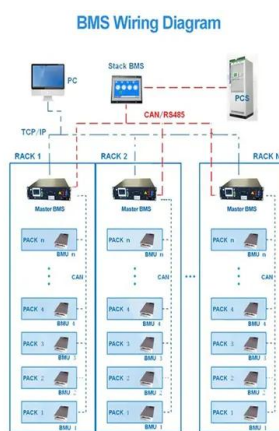

ECO-WORTHY 25 Watts 12V Off Grid Solar Panel SAE ...

Amazon : ECO-WORTHY 25 Watts 12V Off Grid Solar Panel SAE Connector Kit: Waterproof 25W Solar Panel + Adjustable Mount Bracket + SAE Connection Cable +10A Charge Controller for Car RV Marine Boat 12V ...