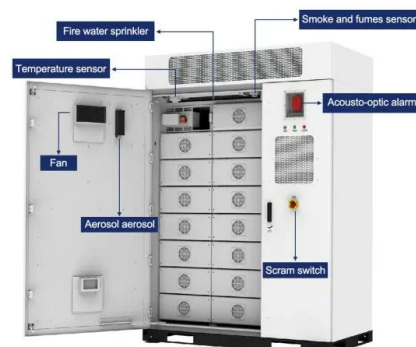

Renogy 50-Watt 12V Portable Monocrystalline Solar Panel Starter ...

50-Watt 12V Portable Monocrystalline Solar Panel Starter Kit with Solar Charge Controller SAE Connectors (25) Questions & Answers (11) The panel with the Z brackets seems to be ...