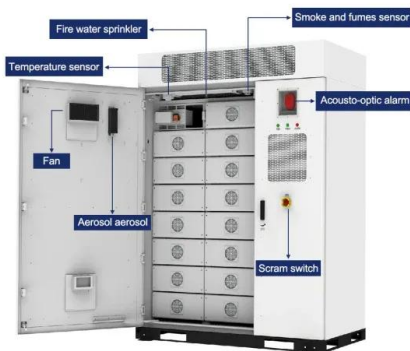

one of the suitcases on the way back because it was more crowded.

Olympic Plates Storage, Weight Holder , Plate Tree - XMARK

Optimal Weight Storage: Holds plates from 2.5 to 55 lbs., with two additional bar holders.
750-Pound Capacity: Designed to hold up to 750 lbs. of weight plates; Compact Design: The space-efficient design of the plate tree ensures maximum storage. Customer-Tested: "Built like a tank, and the smooth rolling castors make it a breeze to move."

Luggage Storage Sintra , From EUR3.40/Bag , Locker Alternative

LuggageHero is the ONLY luggage storage service that offers you a choice of hourly or daily rates in Sintra. A flat rate starting at EUR1.20 per hour and from EUR4.95 per day allows you to pick an option that will best suit your needs.

Efficient Weight Storage Solutions for Gyms in NZ

Dumbbell Rack 2-Tier and Weight Rack Storage Stand, Weight Plates Multifunctional Rack is the ideal solution for the home or gym; this rack