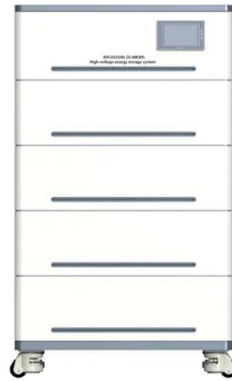

Luggage Storage in Lisbon , Safe & Convenient Solutions

Explore Lisbon hands-free with our secure luggage storage Lisbon service, located conveniently near the airport. Drop off your bags and enjoy the city's attractions, knowing your belongings are safe with our 24/7 surveillance and modern facilities.

How To Store Your Luggage in Lisbon, Porto and the Algarve

Cost of storage is charged per day, depending on the weight of the bag. It costs EUR2.90 for an item weighing 10kg or less, EUR4.30 for up to 30kg and EUR8.60 for items over 30kg. This is an ideal option for travellers with short layovers or transit period.