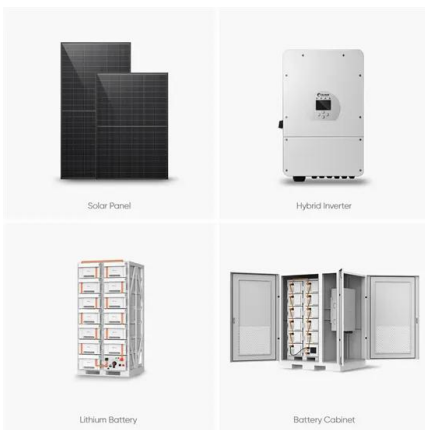

Luggage Storage in Lisbon , Safe & Convenient Solutions

Explore Lisbon hands-free with our secure luggage storage Lisbon service, located conveniently near the airport. Drop off your bags and enjoy the city's attractions, knowing your belongings are safe with our 24/7 surveillance and modern facilities.

How To Store Your Luggage in Lisbon, Porto and the Algarve

Cost of storage is charged per day, depending on the weight of the bag. It costs EUR2.90 for an item weighing 10kg or less, EUR4.30 for up to 30kg and EUR8.60 for items over 30kg. This is an ideal option for travellers with short layovers or transit period.