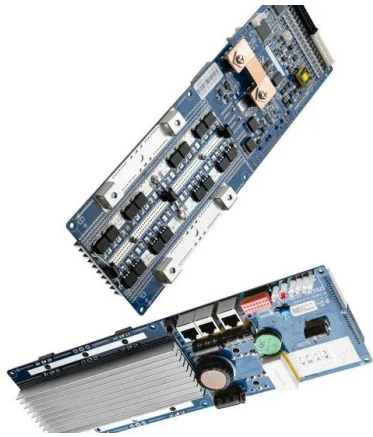

Australia, the United Kingdom and most countries in Africa and Asia.

Vertiv introduces fully populated, high power density lithium ...

COLUMBUS, Ohio [October 2, 2024] - Meeting the urgent need for solutions supporting high-density computing in increasingly crowded data center facilities, Vertiv (NYSE: VRT), a global provider of critical digital infrastructure and continuity solutions, today introduced Vertiv(TM) EnergyCore battery cabinets. Factory assembled with LFP (Lithium-Iron-Phosphate) battery ...