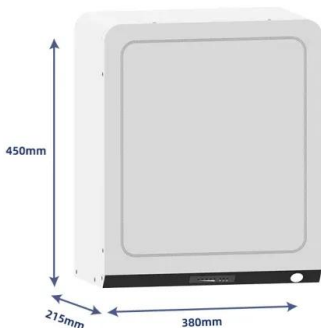

Power Distribution Cabinet

For power distribution requirements of medium to large data centers, Delta's Power Distribution Cabinet (PDC) provides an optimal solution. The space-saving PDC is easy to move and adapt to future reconfigurations of the data center. ...