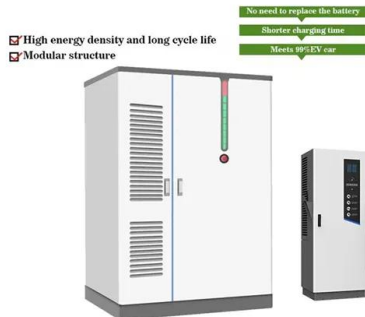

RIU Palace

Purchasing your Bahamas Day Pass shore excursion day pass is simple. Make your online purchase and your resort passes are emailed to you within the same day. Simply print your passes and bring them with you on your trip. Passes are required upon check-in at the resort. Bahamas Day Pass Passes can be purchased up until the day before you are in