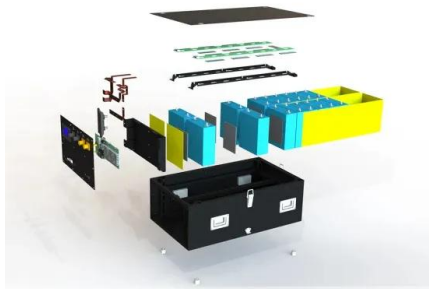

composants, tout vise à fournir une ...

FUJITSU Server PRIMERGY

The PRIMERGY CX Cloud eXtension servers are Fujitsu's platform for Cloud computing, HPC High Performance Computing, Service Provider and large scale-out computing server farms. They focus on providing large datacenters with massive scale-out x86 server power while at the same time delivering new datacenter economics for server density, energy