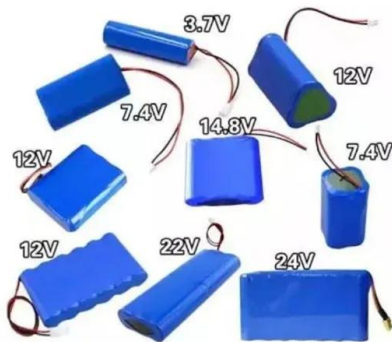

PSW Power - Providing reliable energy solutions

PSW Power & Automation delivers complete solutions within electrification and renewable energy. The company specializes in the design and integration of ESS and electrical power systems, electrical infrastructure, energy storage and energy control.