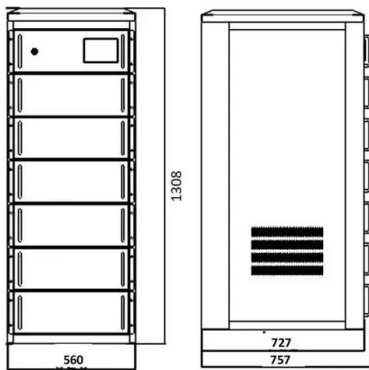

jednostka rackowa oferuje wyjątkową wszechstronność, ...

SSL (Solid State Logic)

Solid State Logic 2U Pure Drive Quad / Pure Drive Octo 4 (Quad) / 8 (Octo) SSL SuperAnalogue PureDrive(TM) Origin

[?] Solid State Logic PureDrive Octo AD [?] USB

PureDrive 19 [?] 4 [?] Quad / 8 [?] Octo [?] SSL [?] Octo [?];Quad [?]

Pure Drive Octo

The PURE DRIVE OCTO harnesses Solid State Logic's renowned SuperAnalogue PureDrive(TM) microphone preamp technology, originally featured in the ORIGIN console. This advanced unit introduces a new DRIVE mode, comprehensive connectivity, and state-of-the-art digital conversion, all within a compact 8-channel 2U rackmount format.