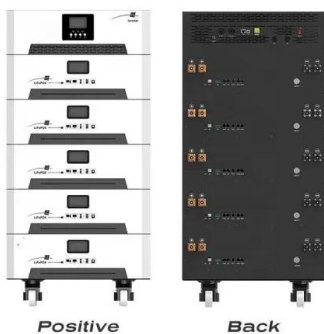

SSL Pure Drive Octo

Het is geen wonder dat de PureDrive microfoonvoorversterker een onmisbaar instrument is geworden in 's werelds beste studio's en opnamefaciliteiten vanwege zijn flexibiliteit en fantastische sonische signature. Met de Pure Drive Octo krijg je acht microfoonvoorversterkers die zowel de 'Pure' als de 'Drive' modus bieden, waardoor je een breed