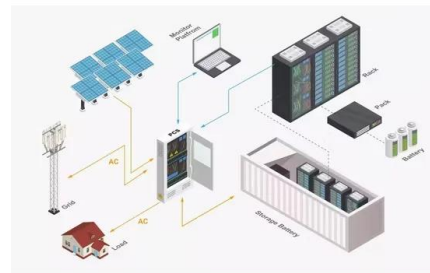

## ExaGrid Systems, Inc , EX126-GRID

ExaGrid Systems, Inc's EX126-GRID is a disk capacity raw 288tb useable 252tb 126tb full

backup. includes 2 10 gigabit add on cards. in the servers, network servers category. Check part details, parametric & specs updated 17-NOV-2024 and download pdf datasheet from datasheets , a global distributor of electronics components.

## DETAILED PRODUCT DESCRIPTION ExaGrid Tiered Backup ...

ExaGrid provides tiered backup storage with a unique disk-cache Landing Zone, long-term retention repository, and scale-out architecture . ExaGrid's Landing Zone provides for the fastest backups, restores,