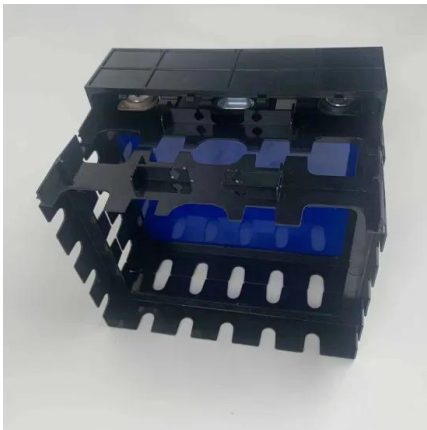

ExaGrid Tiered Backup Storage

Redundant power supplies / ExaGrid software / 19-inch rack-mount chassis with IPMI port / IPv6
* EX84/EX189 available with optional Cable Management Arm Regulatory Approvals y CB Certificate y CISPR 22/32 y EN 5035 y EN 55022/32 y EN 55032:2015 y EN 60950-1 y EN 6100-3-2/4 y EN 62368-1 y FCC Class A