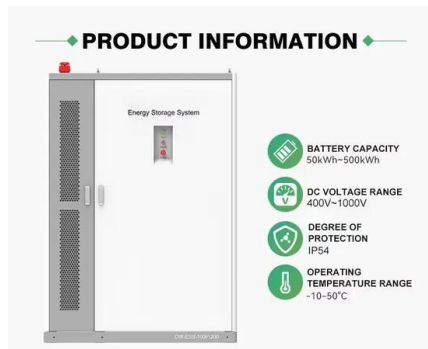

ATRIUM ENERGY (SAINT-BARTHELEMY-D'ANJOU) Chiffre

...

ATRIUM ENERGY, société par actions simplifiée, au capital social de 8000,00 EURO, dont le siège social est situé au 11 BOULEVARD DES BRETONNIERES, 49124 SAINT-BARTHELEMY-D'ANJOU, immatriculée au Registre du Commerce et des Sociétés de Angers sous le numéro 953638665 représentée par M Taha ARAB agissant et ayant les pouvoirs nécessaires en tant ...