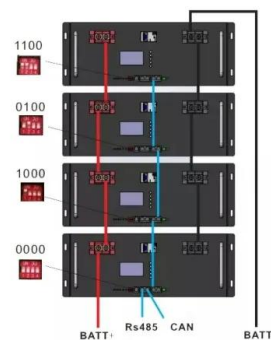

Servoday Containerized Biomass System

Servoday Hydraulic Moving Floor Containerized System provides flexible and efficient storage solutions for biomass feedstock in Saint Lucia. It features automated operation to streamline material handling and enhance overall efficiency in pellet plants.

Seaport Facilities , Saint Lucia Air and Sea Ports Authority:

Storage Capacity: 633 TEU bottom spaces or 1899 TEU spaces stacking 3 high 40 reefer points
20 - 40 Ft interchange slots: Berthing Facilities: A
Finger Pier 500 Ft (163m) long and 50Ft (15m)