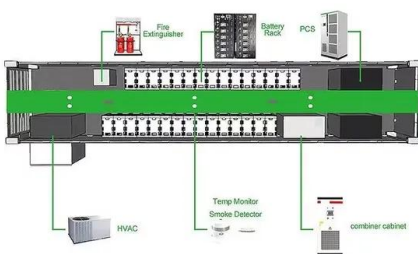

24 Port St Lucie, FL Car, RV, Boat Storage Units from $19

3. ATV Storage: Safely stores all-terrain vehicles, providing both security and workspace.
4. Jet Ski Storage: Accommodates jet skis and trailers efficiently.
5. Snowmobile Storage: Offers secure space for snow machines during offseason.
6. Boat Storage: Ensures proper protection for boats during colder months.
- 7.