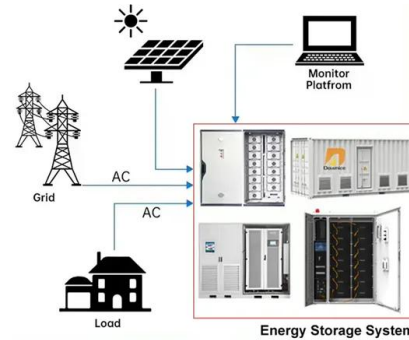

**DISTRIBUTED PV
GENERATION + ESS**